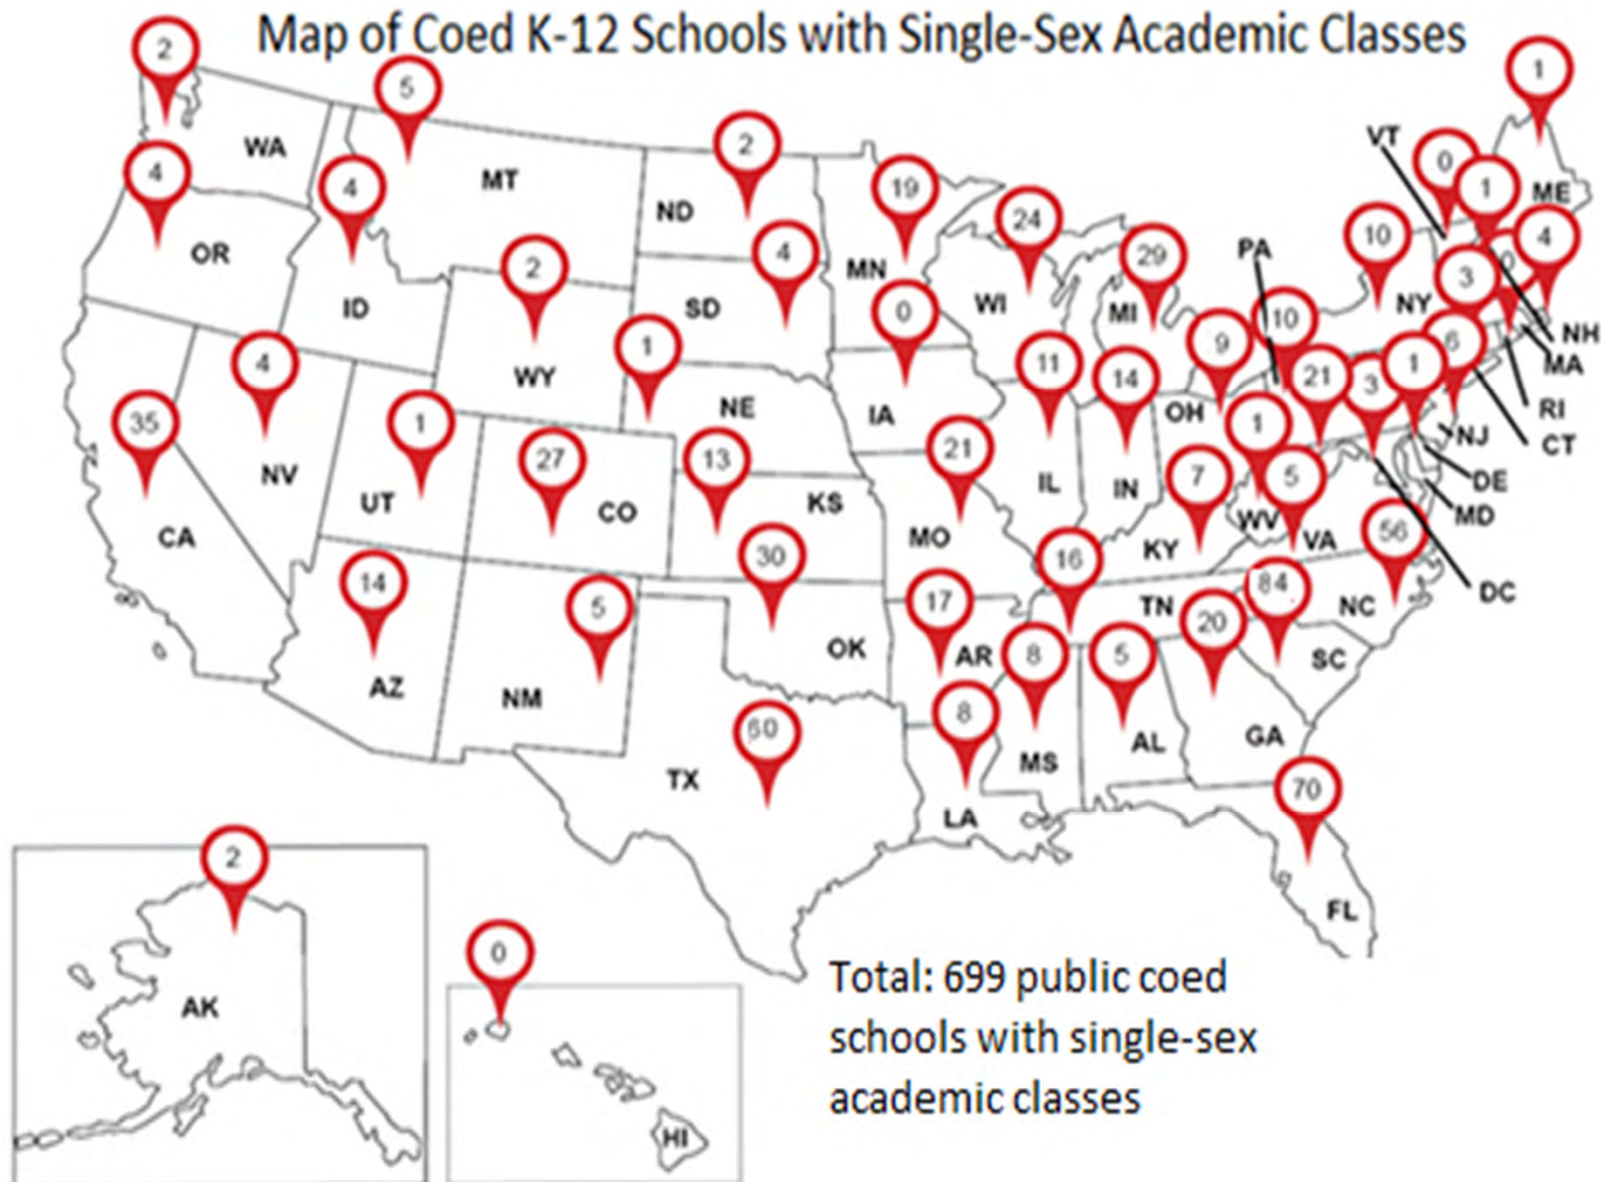

Do you know of any K-12 public schools in your area using deliberate single-sex education?

- How many coed schools with single-sex academic classes are in your state?
- How many public all-girl or all-boy schools?
- Is this information on the school or district websites?

FMF conducted 2 multi-year studies to try to identify these K-12 schools

- Both studies used OCR Civil Rights Data Collection responses and other information.
- 2007-10 study found 564 coed schools with single-sex academic classes and 82 single-sex public schools.
- **Totals on Maps for 2011-12** study show 24% increase to 699 coed schools with single-sex academic classes and 29% increase to 106 single-sex public schools.

Map of Coed K-12 Schools with Single-Sex Academic Classes

Map of All-Girl & All-Boy Public K-12 US Schools 2011-2014

Key Findings

- These 805 public schools with deliberate sex segregation, mainly serve African American and Latino/a students.
- Missing Information. Rare to find web information. Need update of lists for 2014-5 and details re compliance with guidance.
- Likely that **most schools not in compliance with ED single-sex guidance**. For example, if most of the classes were single-sex, the school probably didn't have comparable coed classes.