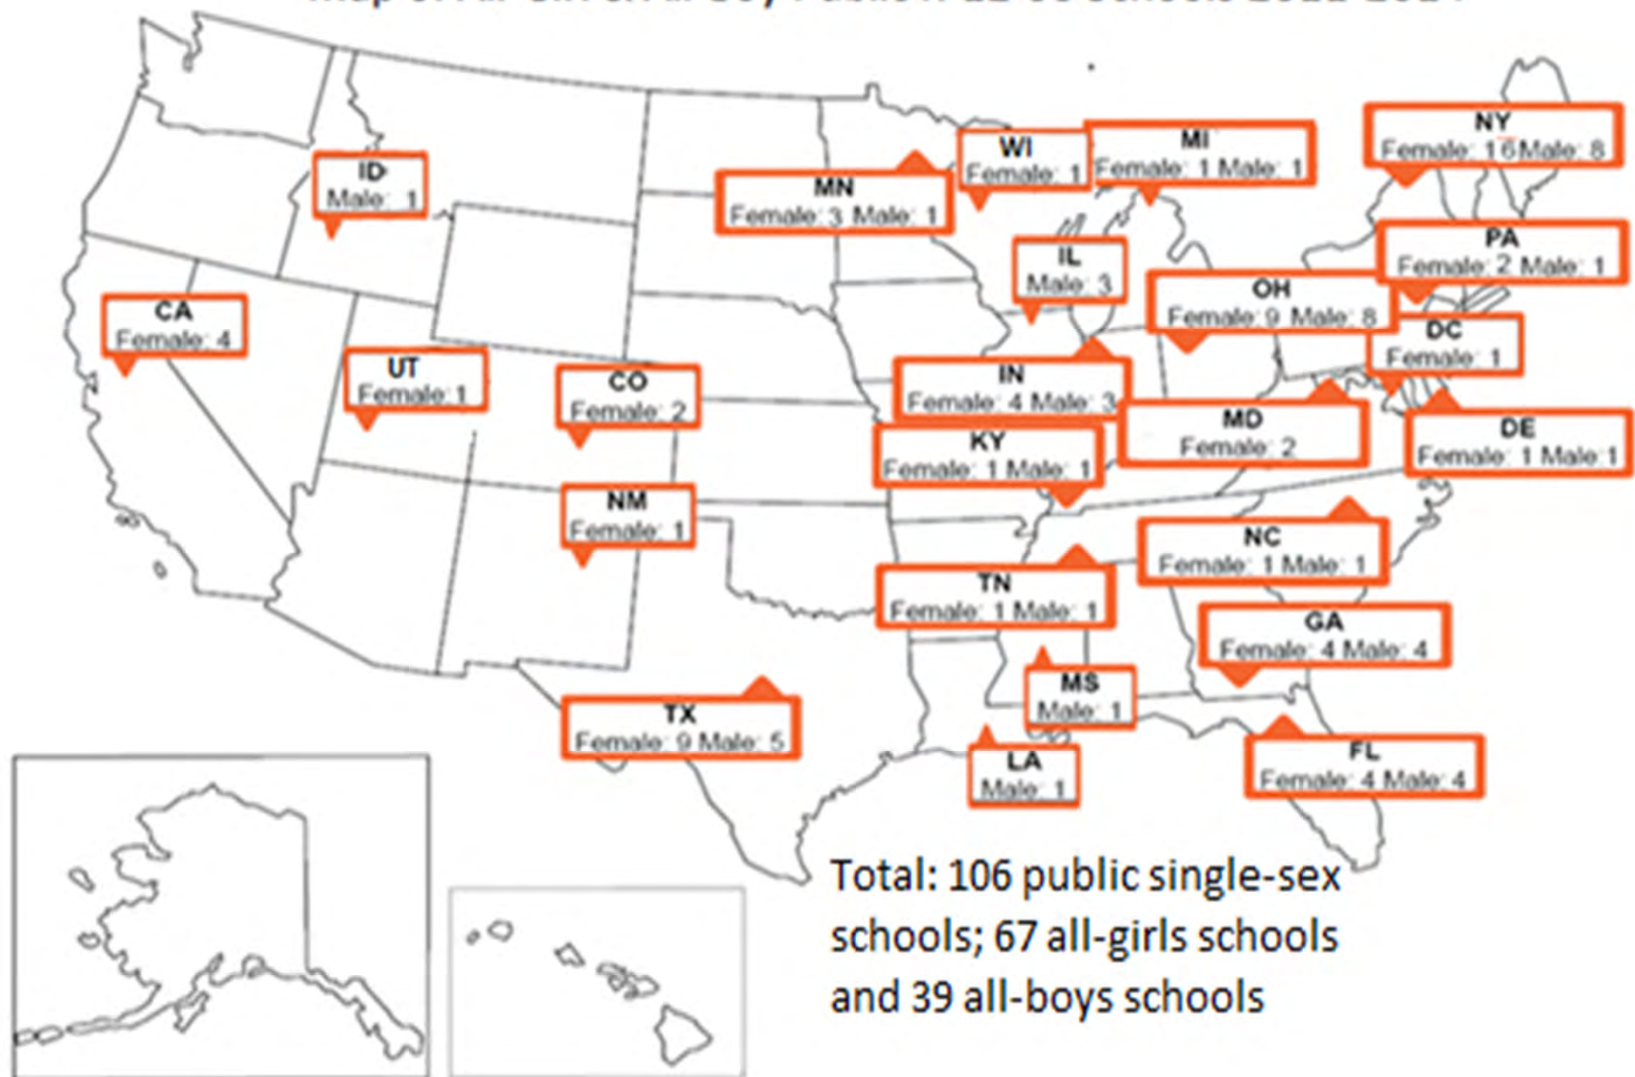

Do you know of any K-12 public schools in your area using deliberate single-sex education?

- How many coed schools with single-sex academic classes are in your state?
- How many public all-girl or all-boy schools?
- Is this information on the school or district websites?

FMF conducted 2 multi-year studies to try to identify these K-12 schools

- Both studies used OCR Civil Rights Data Collection responses and other information.
- 2007-10 study found 564 coed schools with single-sex academic classes and 82 single-sex public schools.
- **Totals on Maps for 2011-12** study show 24% increase to 699 coed schools with single-sex academic classes and 29% increase to 106 single-sex public schools.

Map of Coed K-12 Schools with Single-Sex Academic Classes

Map of All-Girl & All-Boy Public K-12 US Schools 2011-2014

Key Findings

- These 805 public schools with deliberate sex segregation, mainly serve African American and Latino/a students.
- Missing Information. Rare to find web information. Need update of lists for 2014-5 and details re compliance with guidance.
- Likely that **most schools not in compliance with ED single-sex guidance**. For example, if most of the classes were single-sex, the school probably didn't have comparable coed classes.